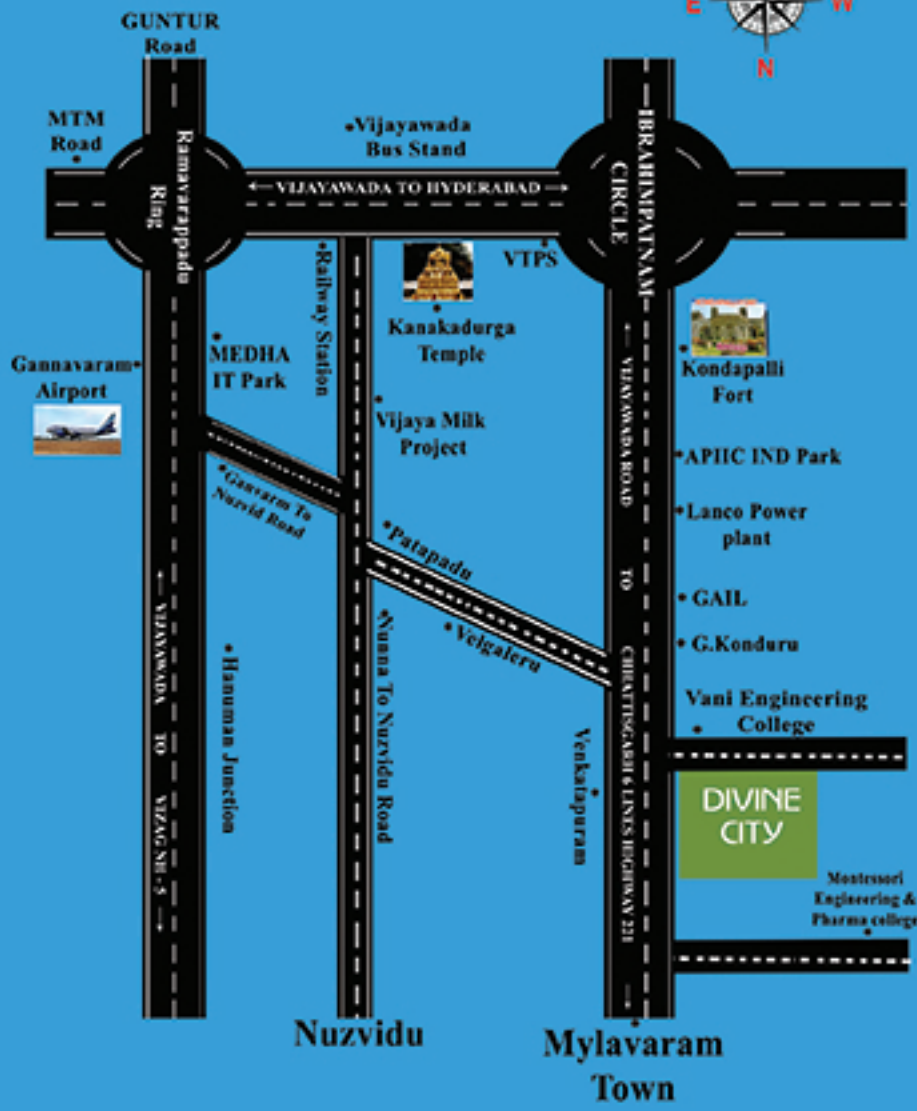

## Location Map

Not to Scale

H No : 8-3-319/34, 2nd floor, Behind Saradhi Studio, Sri Sai Saradhinagar, Yellareddy Guda, Amecorpet Hyderabad-73. Phone 040 2375 0909  
Website : www.mahimanvithainfra.com e-mail : info@mahimanvithainfra.com

### Location Highlights

BRAHMAKUMARI ASHRAM

KONDAPALLI FORT

LAKKIREDDY BALREDDY ENGINEERING COLLEGE

- This Venture is Very Nearer to AP's New Capital.
- This Venture is Very Nearer to NH-221.
- 20 Minutes Drive from Gannavaram Airport.
- Dual Connectivity Through Chennai to Kolkata.
- 10 Min. Drive from Vijayawada, Surrounded by APIIC, APHML, GAIL, LANCO, VTPS.
- Near to Govt. Offices and IT Park.
- Very Close to Kondapalli Fort and Kanaka Durga Temple.
- Very Nearer to Proposed Outer Ring Road.
- 5 KM From Mylavaram.